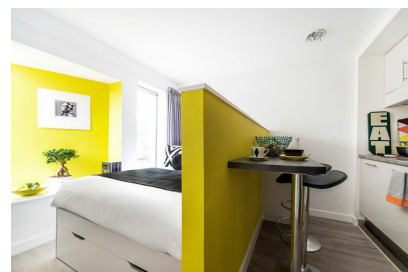

The residence is less than a mile from the city centre, approximately an 18-minute walk from EC Oxford.

DESCRIPTION OF ACCOMMODATION

Alice House is a great place for students to live and study with well-furnished studios finished to a very high standard. Each studio is complete with a deluxe en-suite shower room and a modern, fully-equipped kitchen.

NUMBER OF BEDROOMS

15 Single en-suite

BOARD STATUS

Self-Catering

AVAILABLE

ACCOMMODATION INCLUDES

- Communal Lounge
 - Multimedia room and lounge
 - Free Wi-Fi facilities
 - Bed linen provided
 - Students need to bring their own towels
 - Coin operated laundry facilities available
 - Cleaning service provided
 - 24-hour on-site security
 - All apartments are accessed by lift
-
- Wall-mounted flat screen TV
 - Large and bright common areas with TV, pool table, and games
 - Modern kitchenette with integrated appliances. Fridge-freezer, combi microwave-oven and hob
 - Bike storage
 - Cleaning service provided once a week APART FROM first week (arrival week) and final week (departure week)
 - Mixed Gender: Male and female students share common areas and some facilities, but bedrooms are single gender
 - This residence is not available for students aged under 18 years
 - Students must complete a Credit Card Authorisation Form in case of any damages on departure and return to EC reception staff on Monday morning.