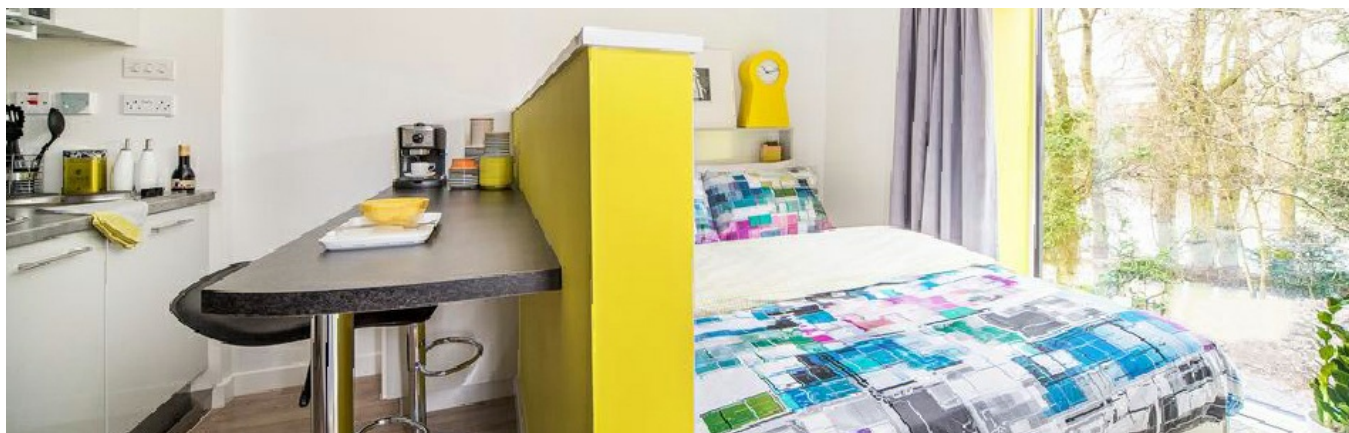

EC Oxford: Comfort Alice House Studio

LOCAL AREA

Well located in the heart of Oxford, Alice House is close to the city's cultural and historical centre. Situated right next to the renowned Magdalen College, students can easily access the rest of the University of Oxford's buildings, which are only a short distance away.

The residence is less than a mile from the city centre, approximately an 18-minute walk from EC Oxford.

DESCRIPTION OF ACCOMMODATION

Alice House is a great place for students to live and study with well-furnished studios finished to a very high standard. Each studio is complete with a deluxe en-suite shower room and a modern, fully-equipped kitchen.

NUMBER OF BEDROOMS

15 Single en-suite

BOARD STATUS

Self-Catering

AVAILABLE

ACCOMMODATION INCLUDES

- Communal Lounge
 - Multimedia room and lounge
 - Free Wi-Fi facilities
 - Bed linen provided
 - Students need to bring their own towels
 - Coin operated laundry facilities available
 - Cleaning service provided
 - 24-hour on-site security
 - All apartments are accessed by lift
-
- Wall-mounted flat screen TV
 - Large and bright common areas with TV, pool table, and games
 - Modern kitchenette with integrated appliances. Fridge-freezer, combi microwave-oven and hob
 - Bike storage
 - Cleaning service provided once a week APART FROM first week (arrival week) and final week (departure week)
 - Mixed Gender: Male and female students share common areas and some facilities, but bedrooms are single gender
 - This residence is not available for students aged under 18 years
 - Students must complete a Credit Card Authorisation Form in case of any damages on departure and return to EC reception staff on Monday morning.