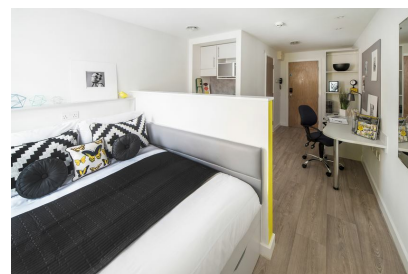

EC Oxford: Comfort Alice House Studio

LOCAL AREA

Well located in the heart of Oxford, Alice House is close to the city's cultural and historical centre. Situated right next to the renowned Magdalen College, students can easily access the rest of the University of Oxford's buildings, which are only a short distance away.

The residence is less than a mile from the city centre, approximately an 18-minute walk from EC Oxford.

DESCRIPTION OF ACCOMMODATION

Alice House is a great place for students to live and study with well-furnished studios finished to a very high standard. Each studio is complete with a deluxe en-suite shower room and a modern, fully-equipped kitchen.

NUMBER OF BEDROOMS

15 Single en-suite

BOARD STATUS

Self-Catering

AVAILABLE

ACCOMMODATION INCLUDES

- Communal Lounge
 - Multimedia room and lounge
 - Free Wi-Fi facilities
 - Bed linen provided
 - Students need to bring their own towels
 - Coin operated laundry facilities available
 - Cleaning service provided
 - 24-hour on-site security
 - All apartments are accessed by lift
-
- Wall-mounted flat screen TV
 - Large and bright common areas with TV, pool table, and games
 - Modern kitchenette with integrated appliances. Fridge-freezer, combi microwave-oven and hob
 - Bike storage
 - Cleaning service provided once a week APART FROM first week (arrival week) and final week (departure week)
 - Mixed Gender: Male and female students share common areas and some facilities, but bedrooms are single gender
 - This residence is not available for students aged under 18 years
 - Students must complete a Credit Card Authorisation Form in case of any damages on departure and return to EC reception staff on Monday morning.